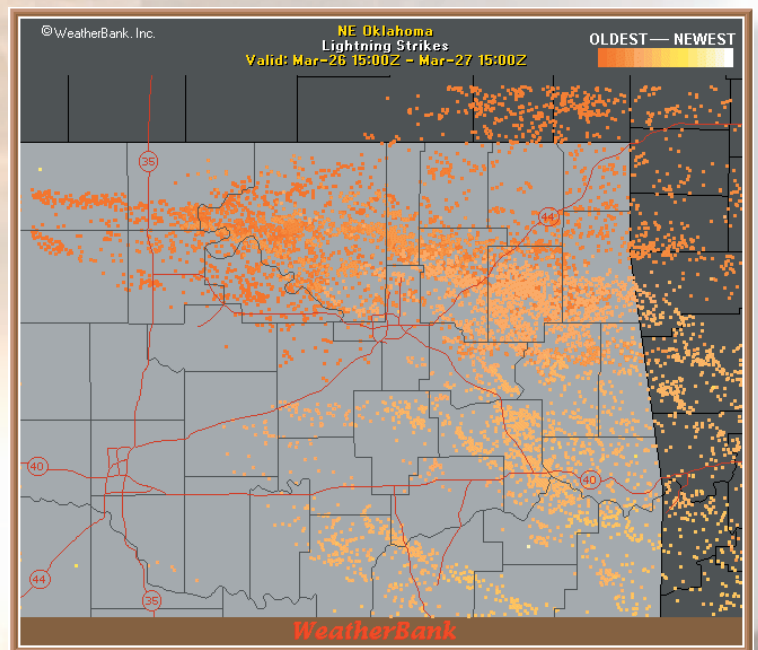

1015 Waterwood Parkway, Suite J, Edmond, Oklahoma 73034

1-800-687-3562 ~ www.weatherbank.com