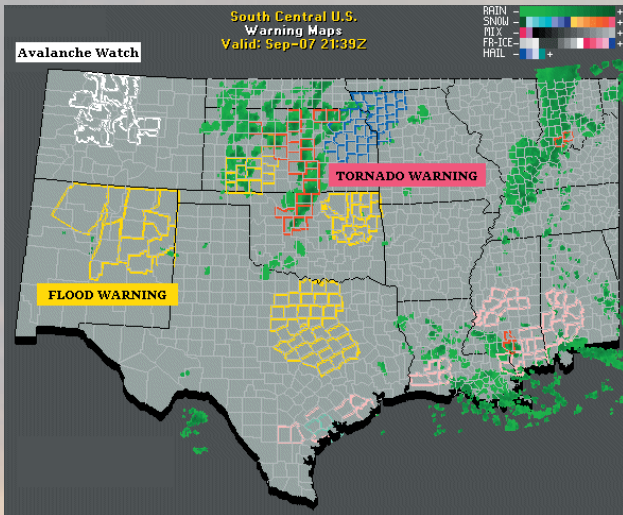

Our track record, which spans over three decades, ensures that we have the experience and expertise necessary to protect your community on a 24/7/365 basis. No matter how limited your resources and budget may be, we can design and implement the right program for your agency.

For More information, contact a friendly and courteous WEATHERBANK representative.