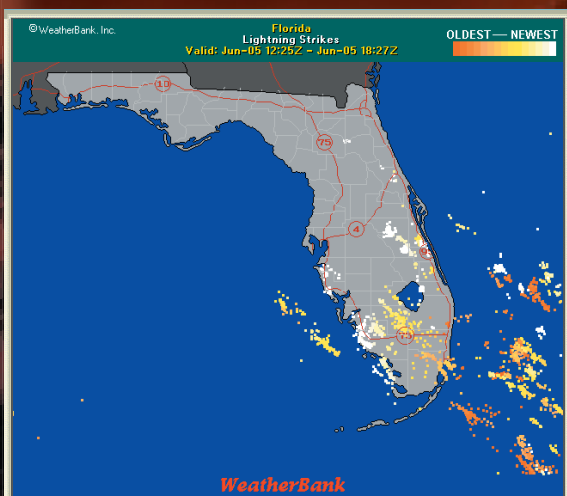

THEY'RE BACK!

*REAL-TIME, LIGHTNING DISPLAYS ON
CUSTOM BASE MAPS, DELIVERED OVER
OUR SATELLITE SERVICE OR
OUR CUSTOM WEB SITES*

WEATHERBANK, INC. is pleased to announce that it will again be offering access to Real-Time Lightning data, beginning in April, 2004.