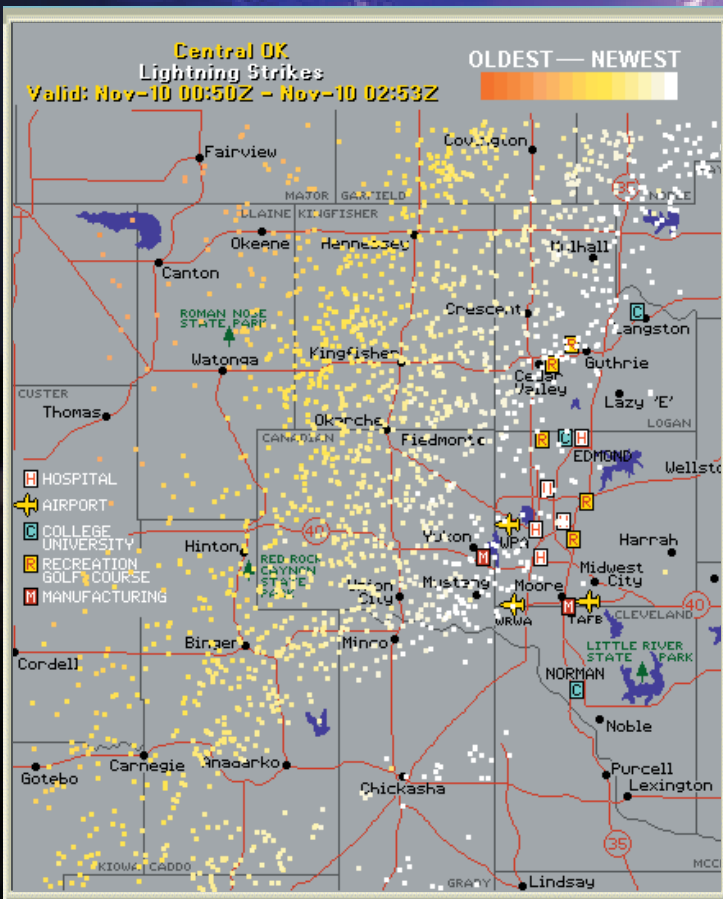

NO.	YEAR-MONTH-DAY	HOUR-MINUTE	POLARITY
1	2004-03-11	07:15	+
2	2004-03-11	07:17	+
3	2004-03-11	07:18	-
4	2004-03-11	07:20	-
5	2004-03-11	07:21	+
6	2004-03-11	07:22	+
7	2004-03-11	07:23	-
8	2004-03-11	07:24	-
9	2004-03-11	07:24	+
10	2004-03-11	07:25	-
11	2004-03-11	07:26	+
12	2004-03-11	07:27	+
13	2004-03-11	07:27	-
14	2004-03-11	07:27	-
15	2004-03-11	07:28	-
16	2004-03-11	07:30	+
17	2004-03-11	07:30	-
18	2004-03-11	07:31	+

Whether you're looking for graphical Lightning strike data over standard base maps or custom base maps, we have the unique ability to illustrate strike locations within your specific operating territory. We can also present the Lightning data in a strike text report that is easy to use and assimilate into your operations.