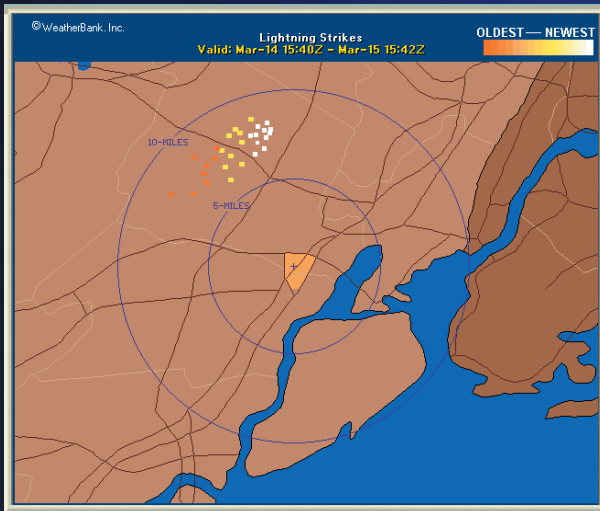

NO.	YEAR-MONTH-DAY	HOUR-MINUTE	POLARITY
1	2004-03-11	07:15	+
2	2004-03-11	07:17	+
3	2004-03-11	07:18	-
4	2004-03-11	07:20	-
5	2004-03-11	07:21	+
6	2004-03-11	07:22	+
7	2004-03-11	07:23	-
8	2004-03-11	07:24	-
9	2004-03-11	07:24	+
10	2004-03-11	07:25	-
11	2004-03-11	07:26	+
12	2004-03-11	07:27	+
13	2004-03-11	07:27	-
14	2004-03-11	07:27	-
15	2004-03-11	07:28	-
16	2004-03-11	07:30	+
17	2004-03-11	07:30	-
18	2004-03-11	07:31	+