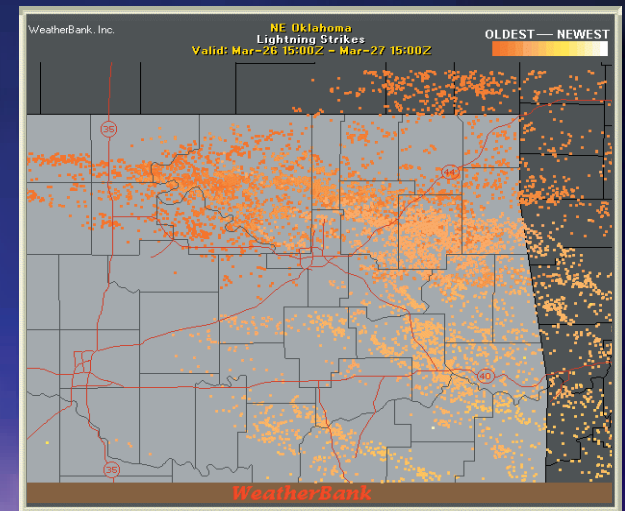

Whether you're looking for graphical Lightning strike data over standard base maps or custom base maps, we have the unique ability to illustrate strike locations within your specific operating territory. We can also present the Lightning data in a strike text report that is easy to use and assimilate into your operations.