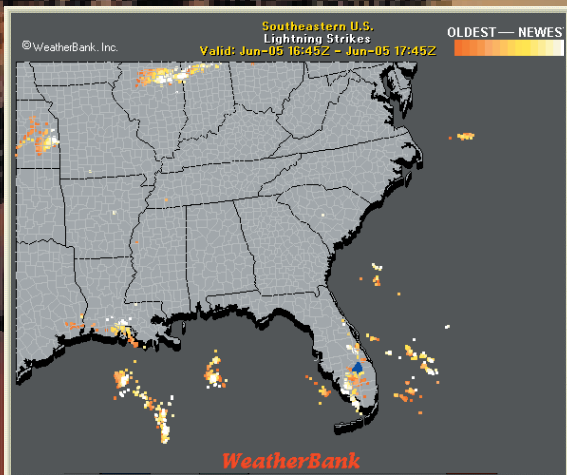

THEY'RE BACK!

*REAL-TIME, LIGHTNING DISPLAYS ON
CUSTOM BASE MAPS, DELIVERED OVER
OUR SATELLITE SERVICE OR
OUR CUSTOM WEB SITES*

WEATHERBANK, INC. is pleased to announce that it will again be offering access to Real-Time Lightning data, beginning in April, 2004.

Whether you're looking for graphical Lightning strike data over standard base maps or custom base maps, we have the unique ability to illustrate strike locations within your specific operating territory. We can also present the Lightning data in a strike text report that is easy to use and assimilate into your operations.