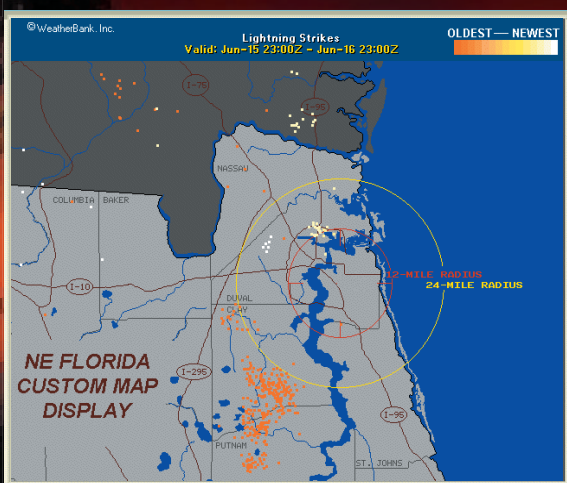

THEY'RE BACK!

*REAL-TIME, LIGHTNING DISPLAYS ON
CUSTOM BASE MAPS, DELIVERED OVER
OUR SATELLITE SERVICE OR
OUR CUSTOM WEB SITES*

WEATHERBANK, INC. is pleased to announce that it will again be offering access to Real-Time Lightning data, beginning in April, 2004.

Whether you're looking for graphical Lightning strike data over standard base maps or custom base maps, we have the unique ability to illustrate strike locations within your specific operating territory. We can also present the Lightning data in a strike text report that is easy to use and assimilate into your operations.